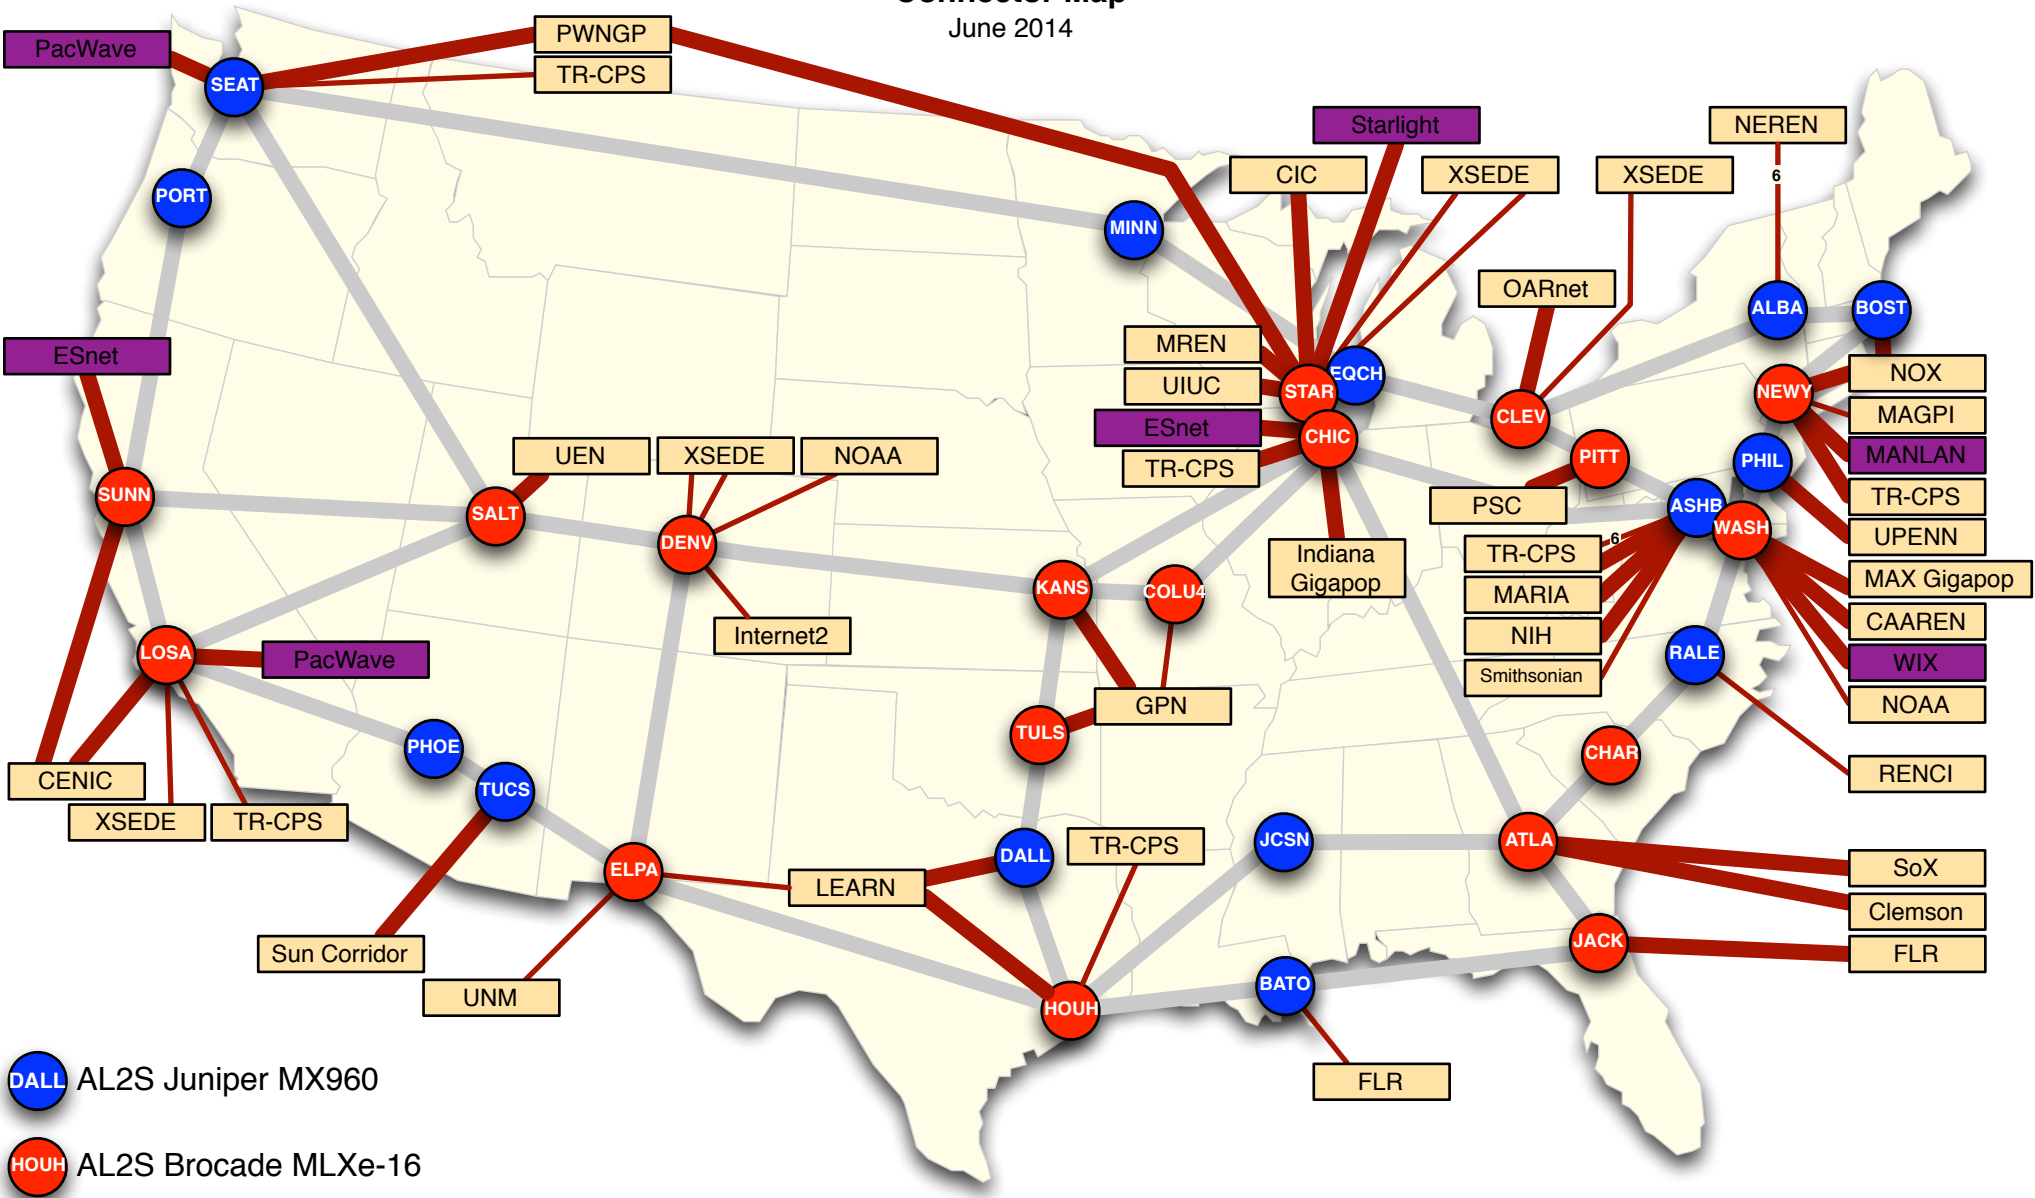

Internet2 Network

Advanced Layer2 Services Connector Map

June 2014

- DALL AL2S Juniper MX960
- HOUH AL2S Brocade MLXe-16
- Exchange Points
- Connector
- 10G
- 100G