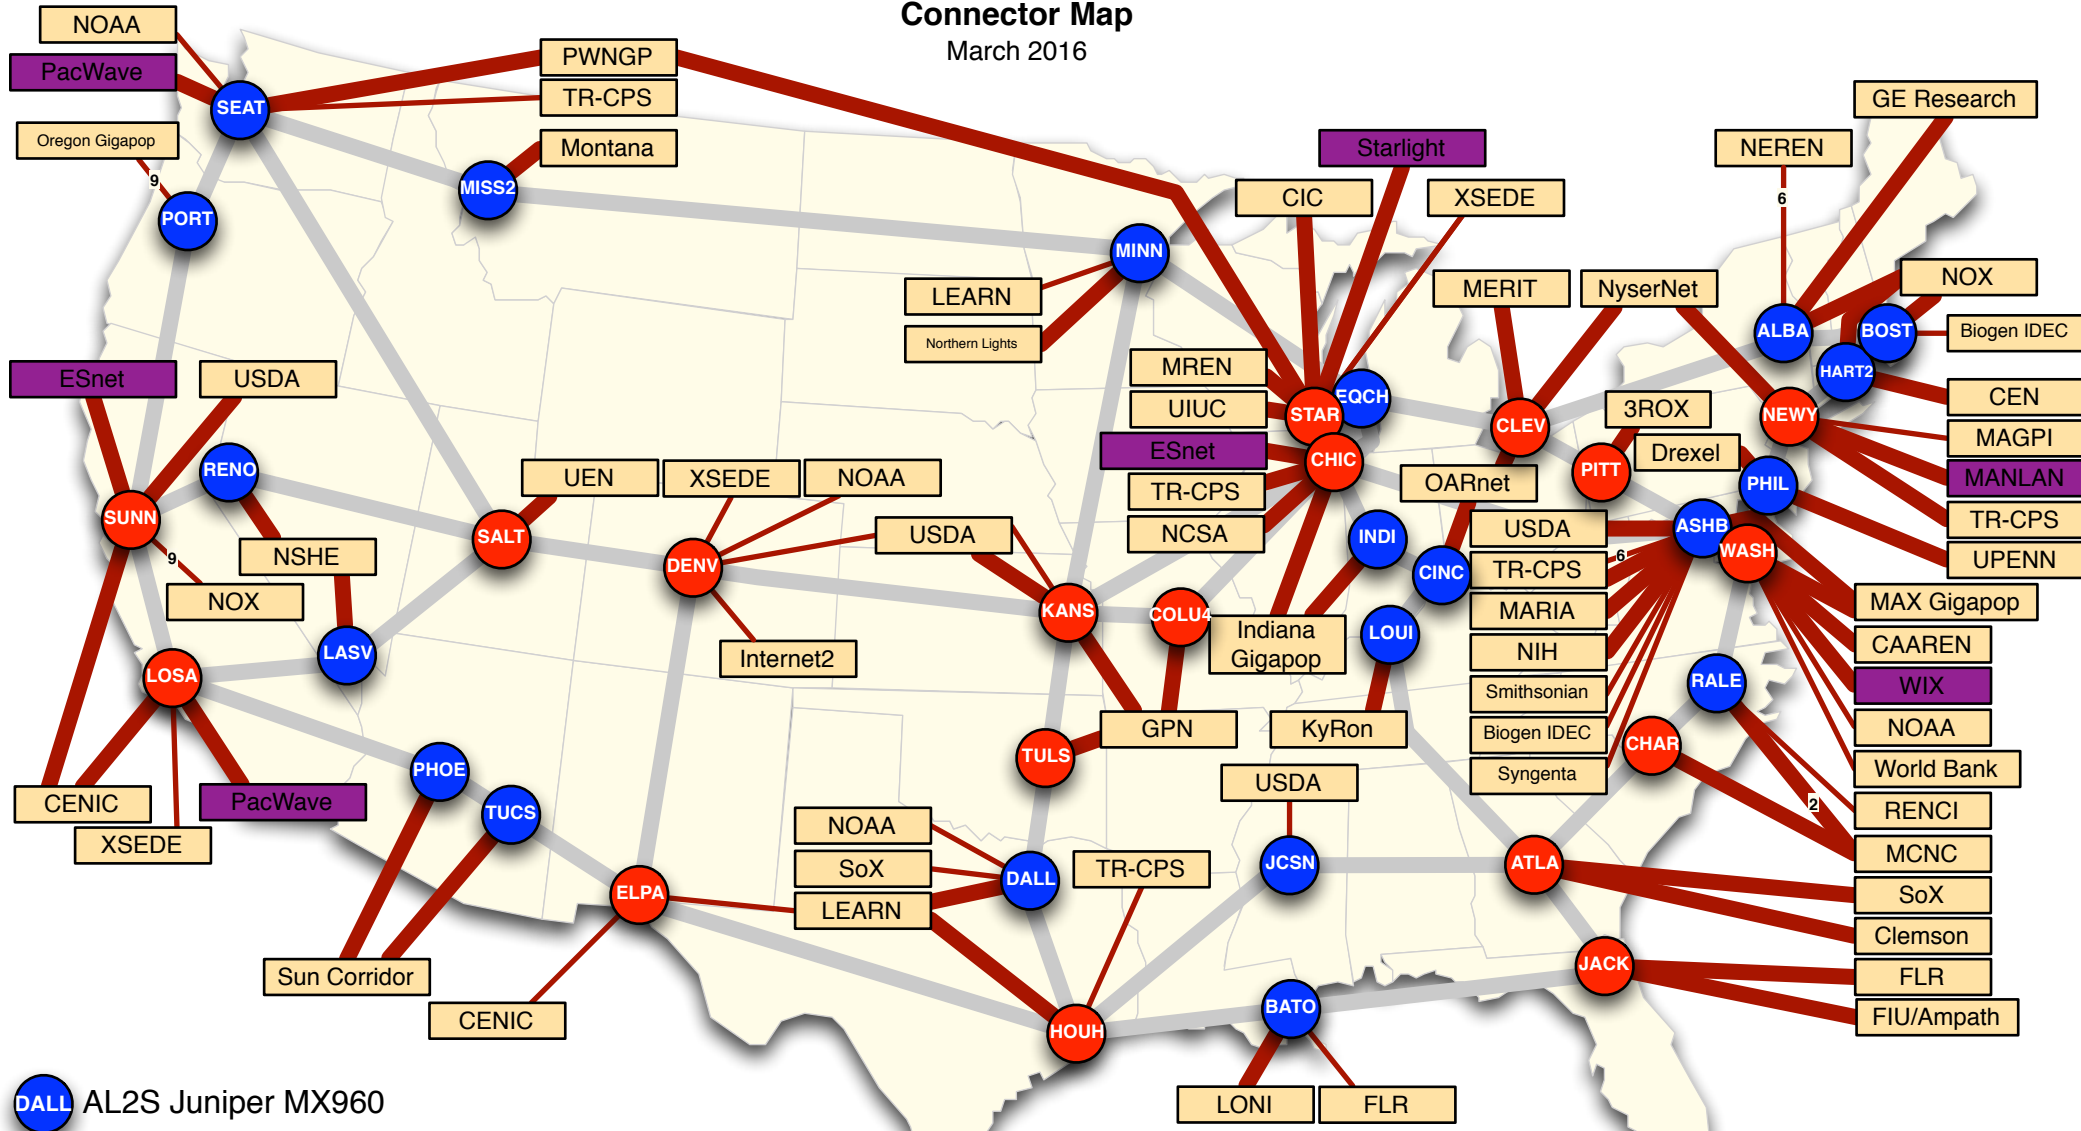

Internet2 Network

Advanced Layer2 Services Connector Map

March 2016

DALL AL2S Juniper MX960

HOUH AL2S Brocade MLXe-16

Exchange Points
Connector

10G
100G