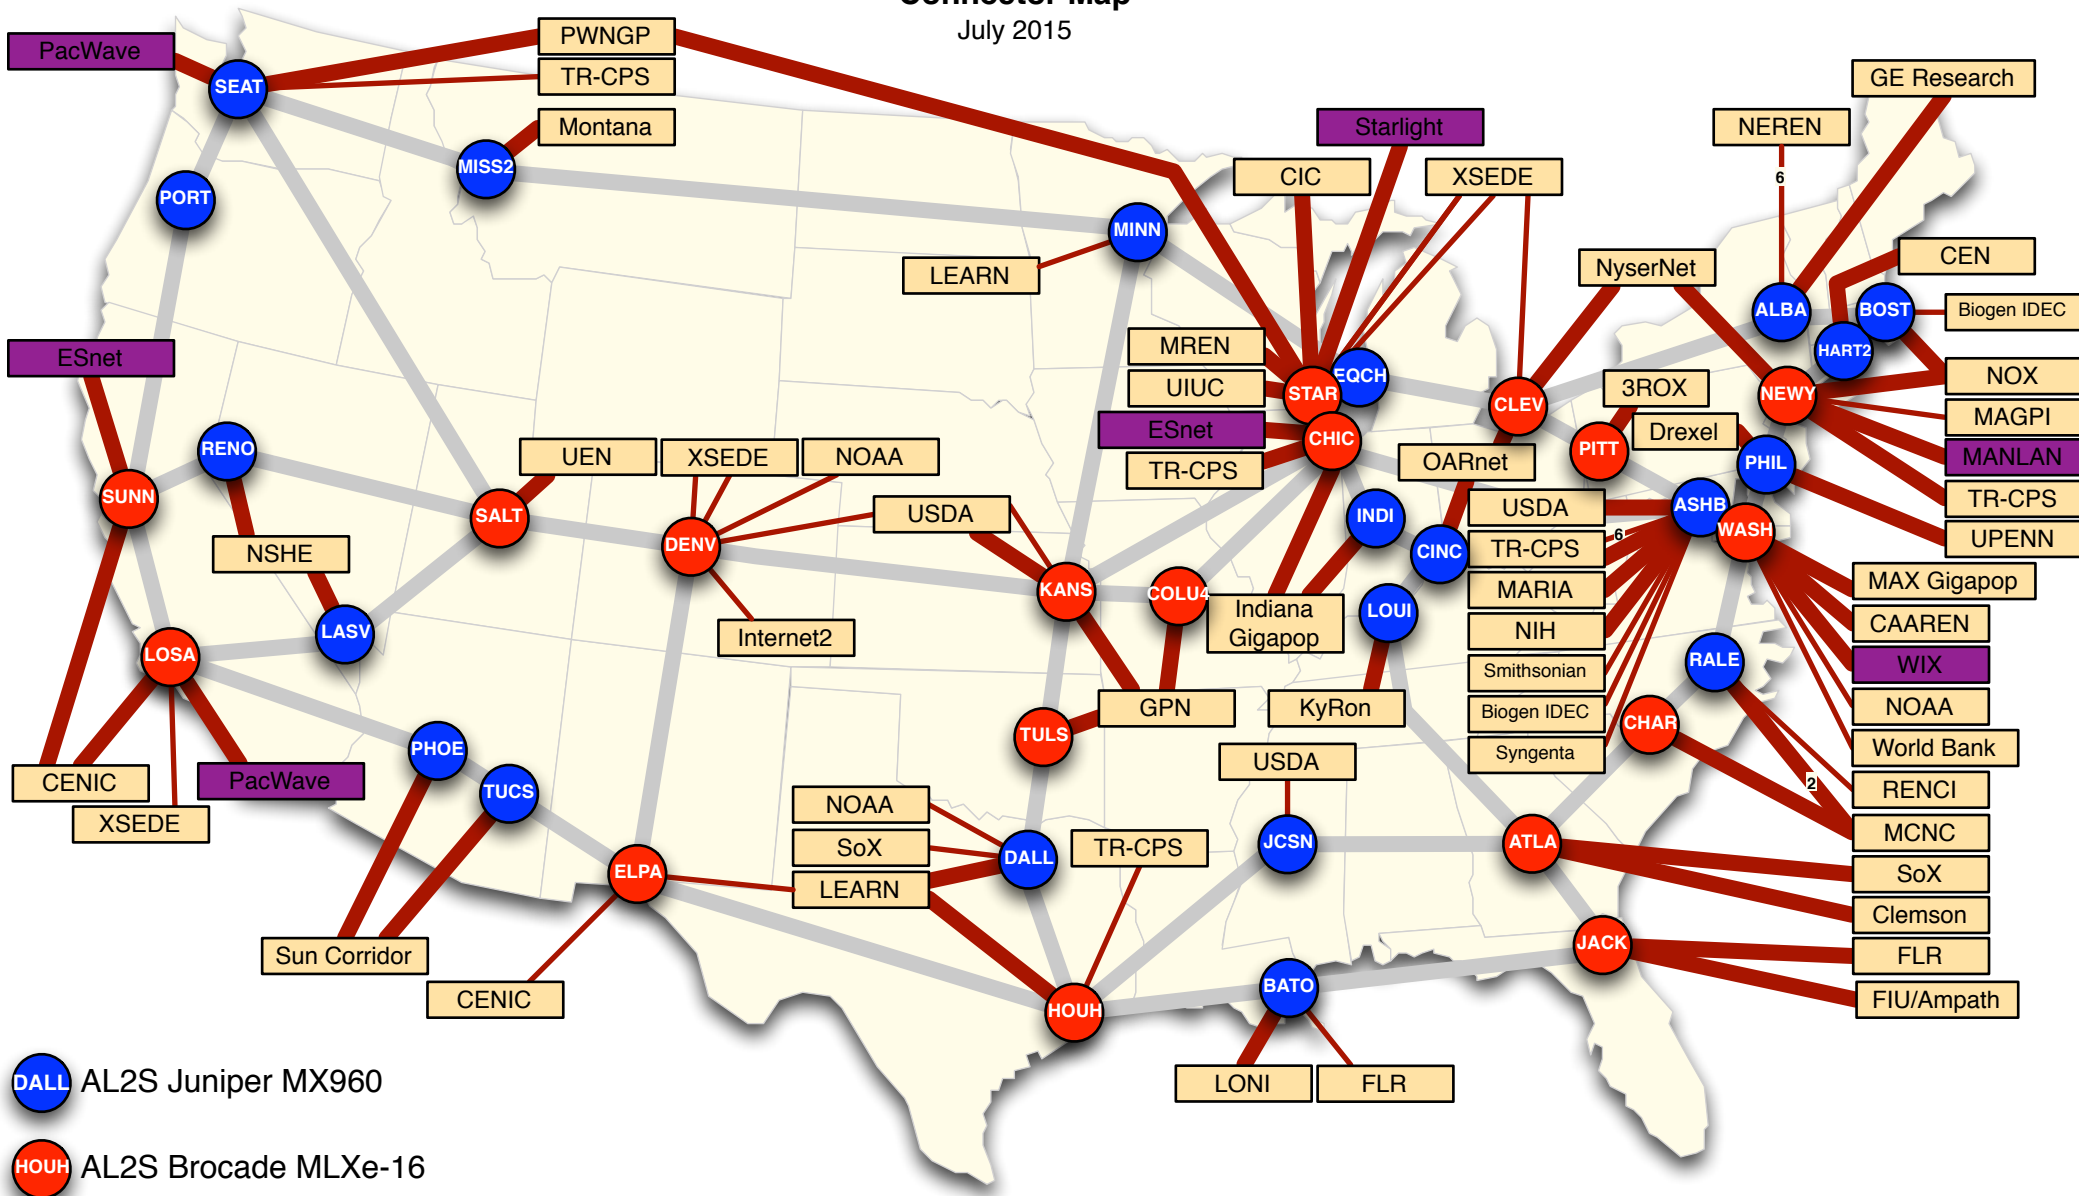

Internet2 Network

Advanced Layer2 Services Connector Map

July 2015

DALL AL2S Juniper MX960

HOUH AL2S Brocade MLXe-16

Exchange Points

10G

Connector

100G