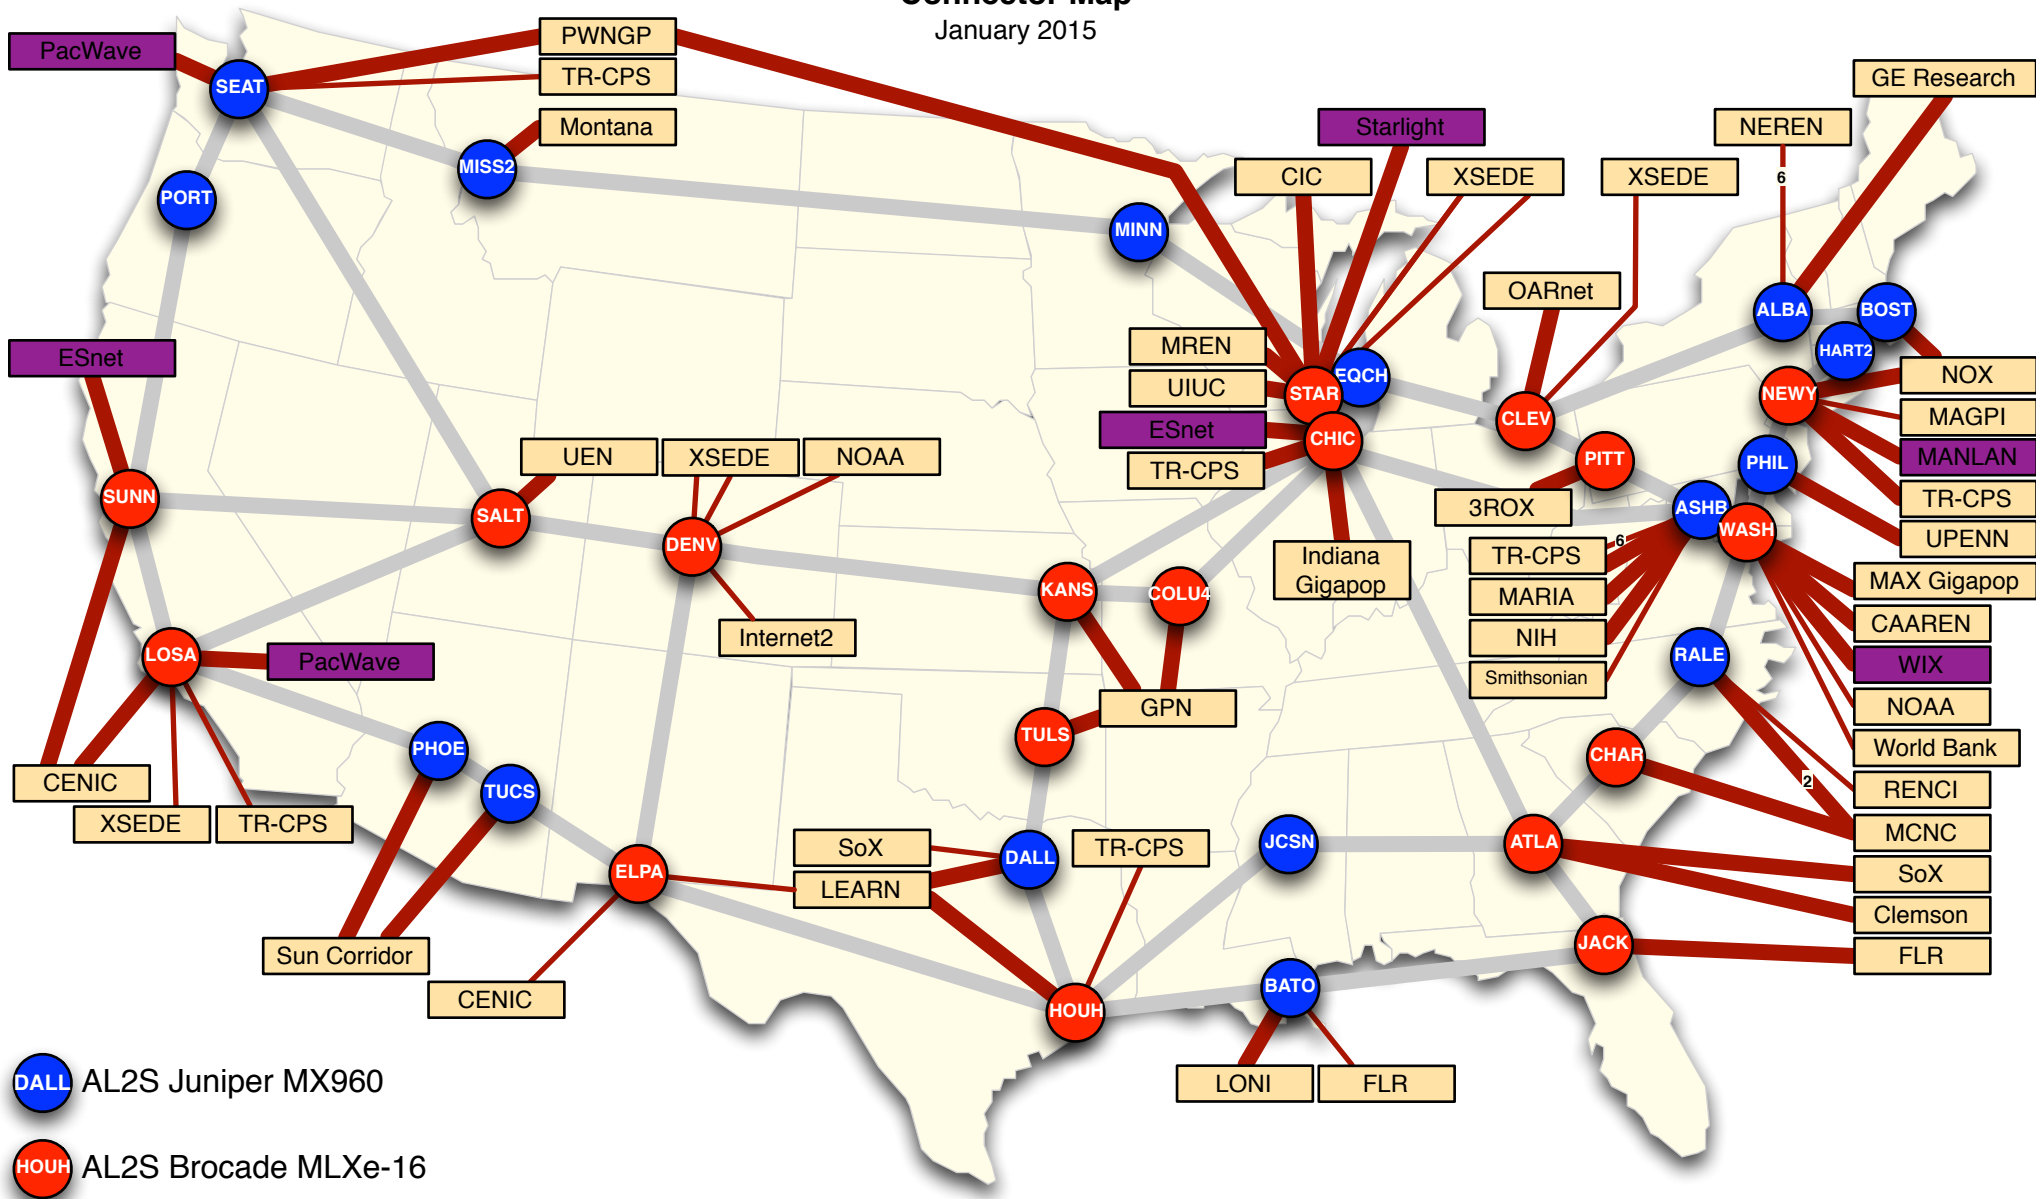

Internet2 Network

Advanced Layer2 Services Connector Map

January 2015

DALL AL2S Juniper MX960

HOUH AL2S Brocade MLXe-16

Exchange Points

Connector

10G

100G