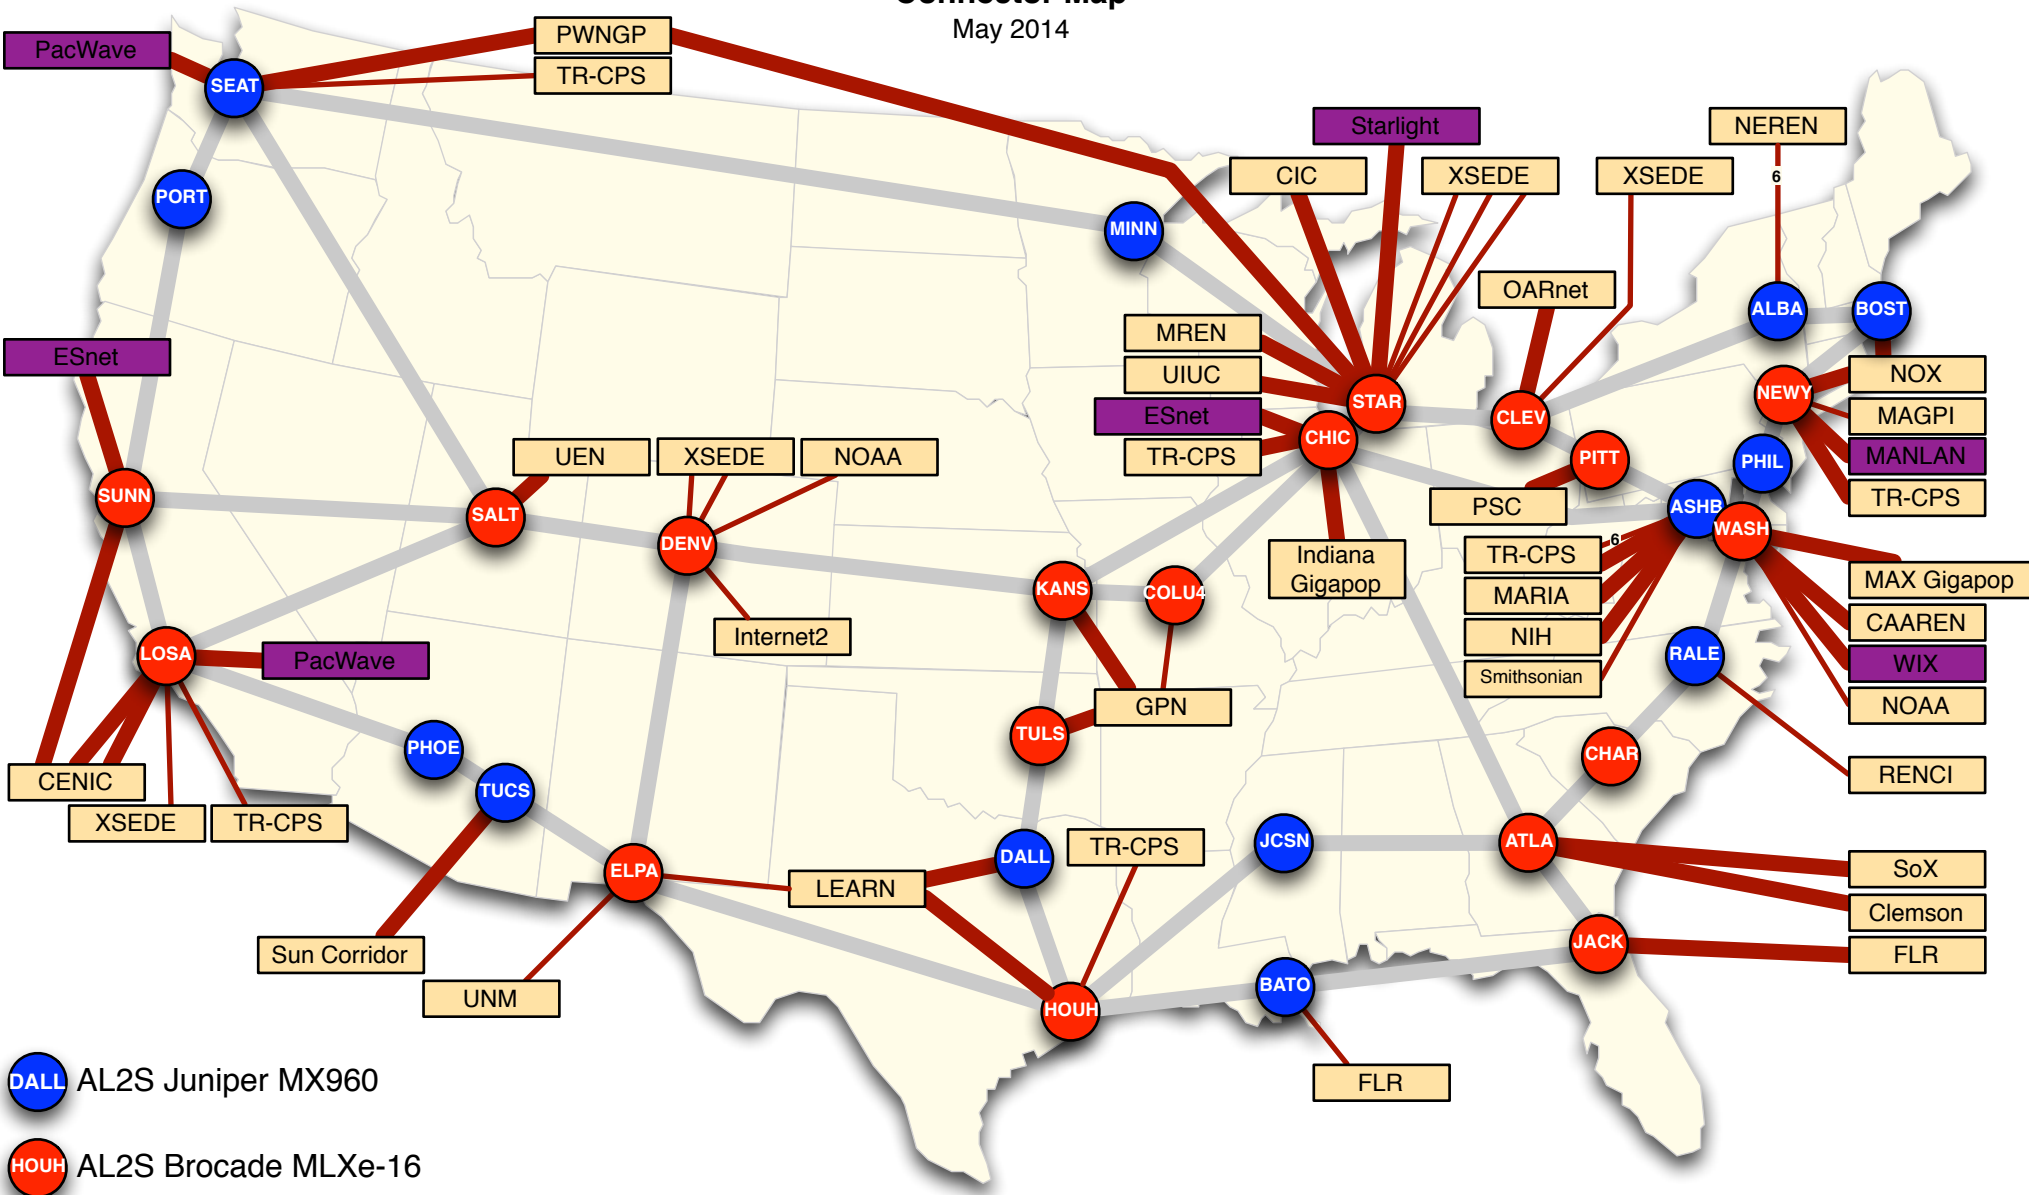

# Internet2 Network

## Advanced Layer2 Services Connector Map

May 2014

**DALL** AL2S Juniper MX960

**HOUH** AL2S Brocade MLXe-16

Exchange Points  
Connector  
10G  
100G