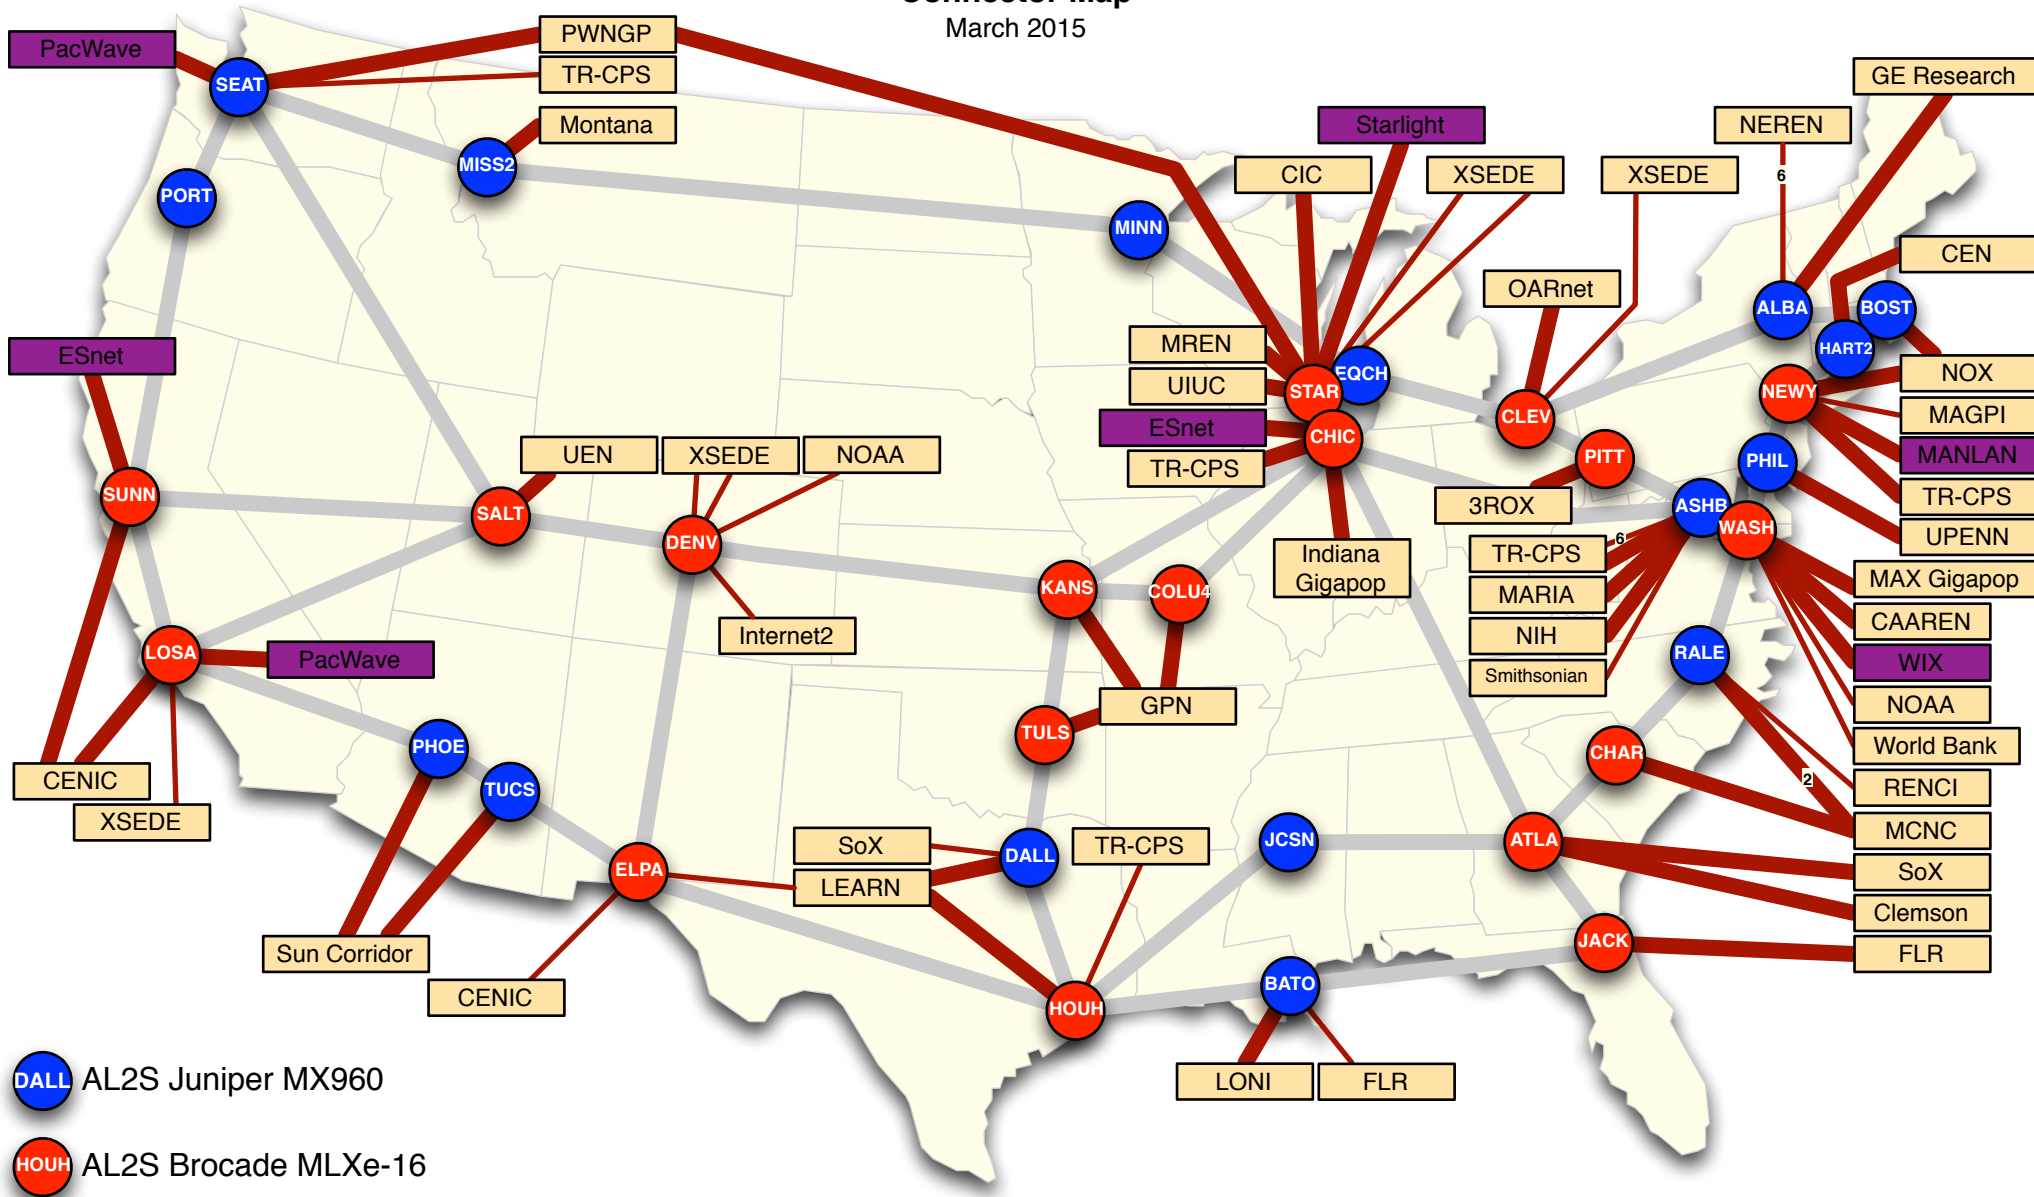

Internet2 Network

Advanced Layer2 Services Connector Map

March 2015

- DALL** AL2S Juniper MX960
- HOUH** AL2S Brocade MLXe-16

Exchange Points		10G
Connector		100G